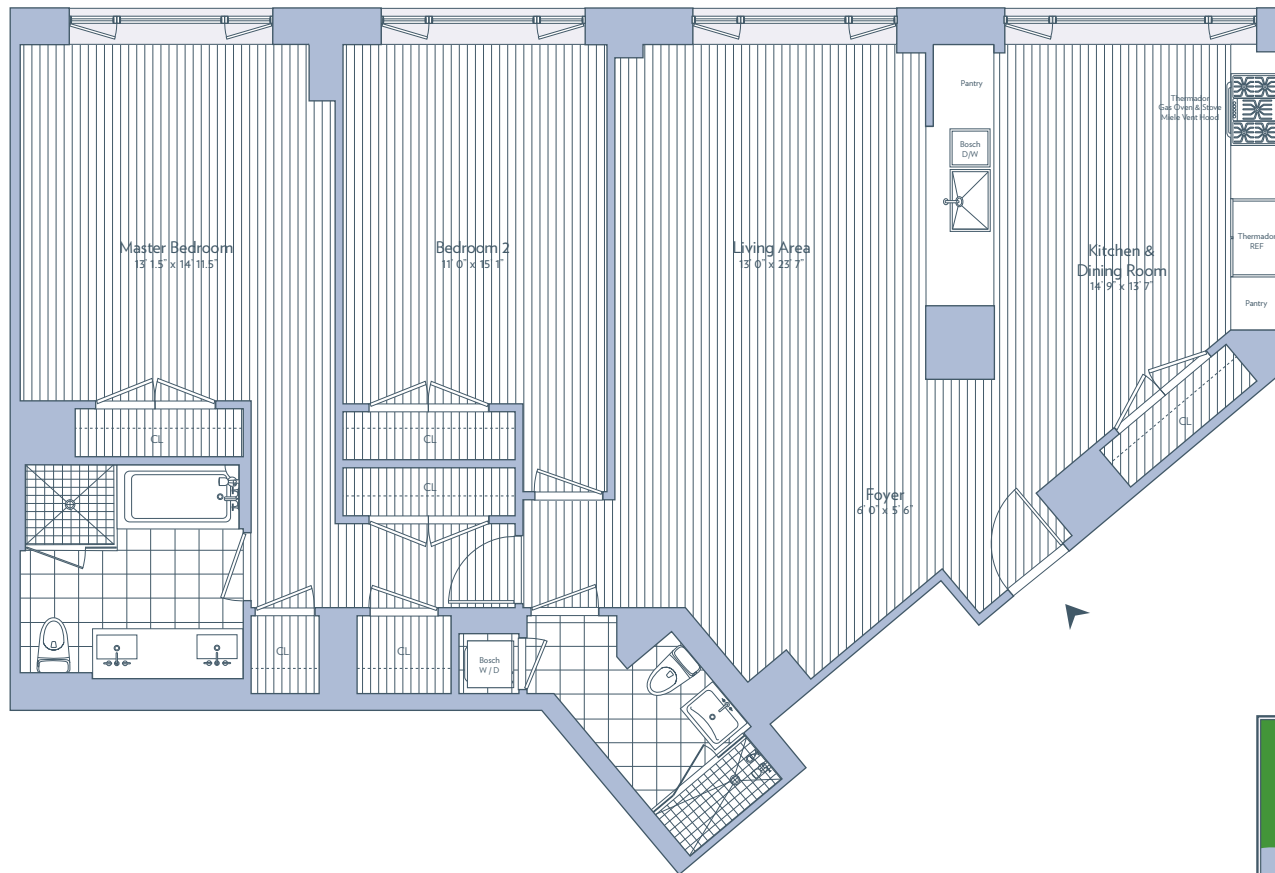

ONE MUSEUM MILE at 1280 Fifth Avenue

RESIDENCES ON CENTRAL PARK

ANDRE KIKOSKI ROBERT A.M. STERN ARCHITECTS SLCE ARCHITECTS

Apartment Area **1,475** SQ. FEET / 137 SQ. METERS

*2 Bedrooms 2 Bathrooms
Northern views of Manhattan skyline*

1/8 INCH - 1 FOOT

1280 FIFTH AVENUE NEW YORK, NEW YORK 10029
212 996 1280 ONEMUSEUMMILE.COM

Exclusive Sales and Marketing CORE
BRICKMAN

ALL DIMENSIONS ARE APPROXIMATE AND SUBJECT TO NORMAL CONSTRUCTION VARIANCES AND TOLERANCES. SQUARE FOOTAGE EXCEEDS THE USABLE FLOOR AREA AND INCLUDES COLUMNS, MECHANICAL PIPES SHAFTS, SHAFTWAYS, CHASEWAYS AND CONDUITS AND OTHER COMMON ELEMENTS. SPONSOR RESERVES THE RIGHT TO MAKE CHANGES IN ACCORDANCE WITH THE TERMS OF THE OFFERING PLAN. PLANS AND DIMENSIONS MAY CONTAIN MINOR VARIATIONS FROM FLOOR TO FLOOR SEE OFFERING PLAN FOR FULL TERMS. FILE NO. CD08-0486.