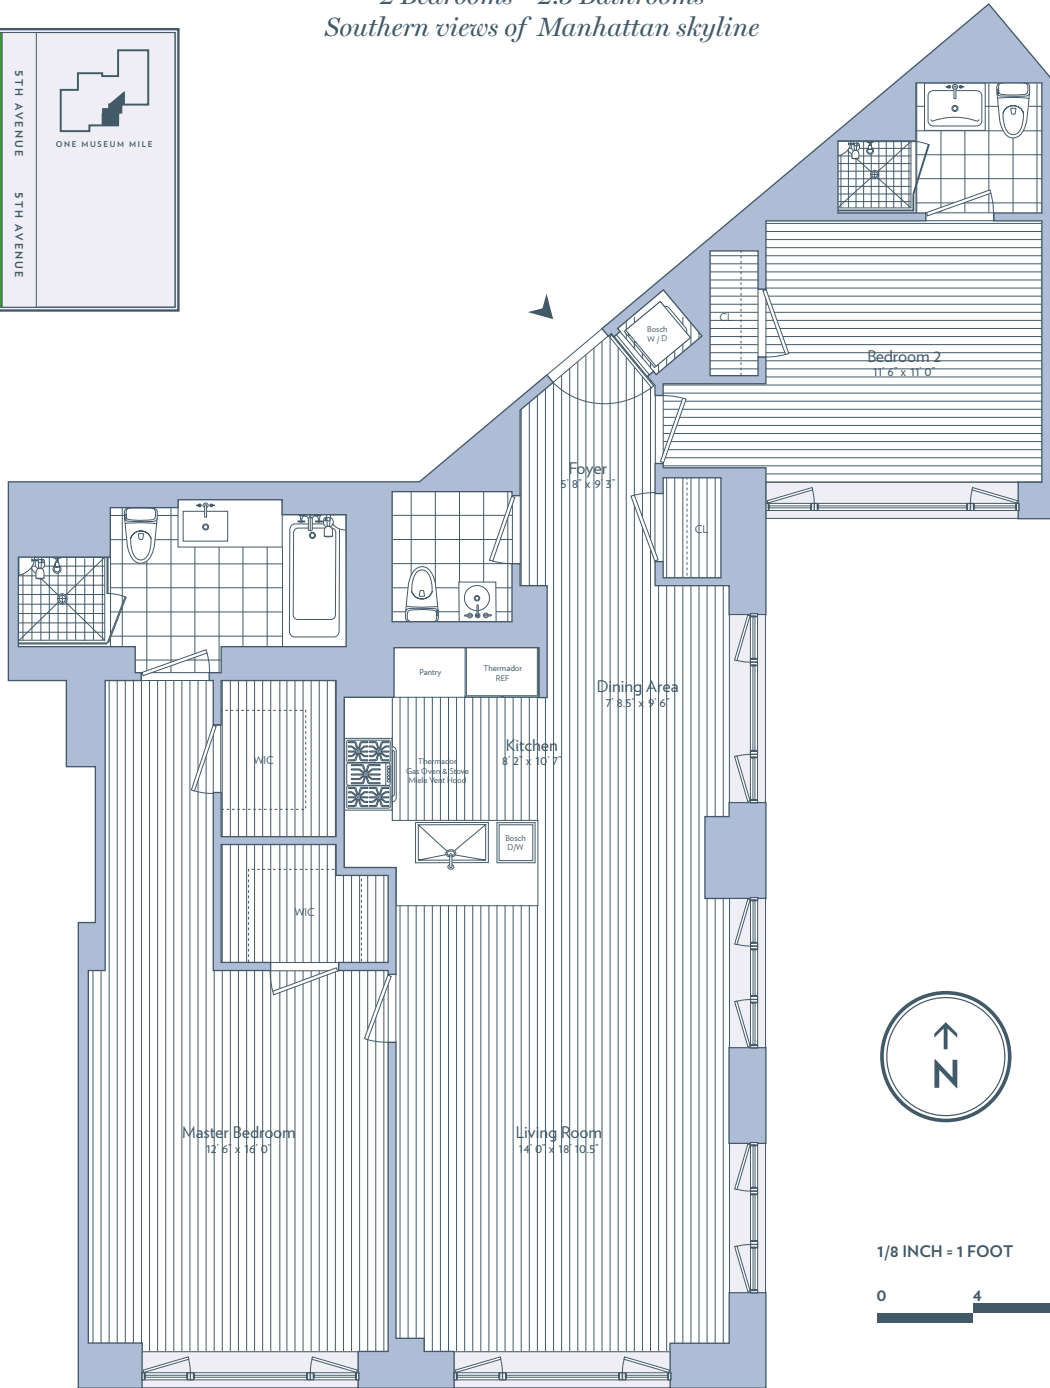

ONE MUSEUM MILE

at 1280 Fifth Avenue

RESIDENCES ON CENTRAL PARK

ANDRE KIKOSKI ROBERT A.M. STERN ARCHITECTS SLCE ARCHITECTS

Apartment Area **1,359** SQ. FEET
126.2 SQ. METERS

2 Bedrooms 2.5 Bathrooms
Southern views of Manhattan skyline

1/8 INCH = 1 FOOT

1280 FIFTH AVENUE
NEW YORK, NEW YORK 10029
212 996 1280 ONEMUSEUMMILE.COM

Exclusive Sales and Marketing CORE

ALL DIMENSIONS ARE APPROXIMATE AND SUBJECT TO NORMAL CONSTRUCTION VARIANCES AND TOLERANCES. SQUARE FOOTAGE EXCEEDS THE USABLE FLOOR AREA AND INCLUDES COLUMNS, MECHANICAL PIPES SHAFTS, SHAFTWAYS, CHASEWAYS AND CONDUITS AND OTHER COMMON ELEMENTS. SPONSOR RESERVES THE RIGHT TO MAKE CHANGES IN ACCORDANCE WITH THE TERMS OF THE OFFERING PLAN. PLANS AND DIMENSIONS MAY CONTAIN MINOR VARIATIONS FROM FLOOR TO FLOOR. SEE OFFERING PLAN FOR FULL TERMS. FILE NO. CD08-0486.