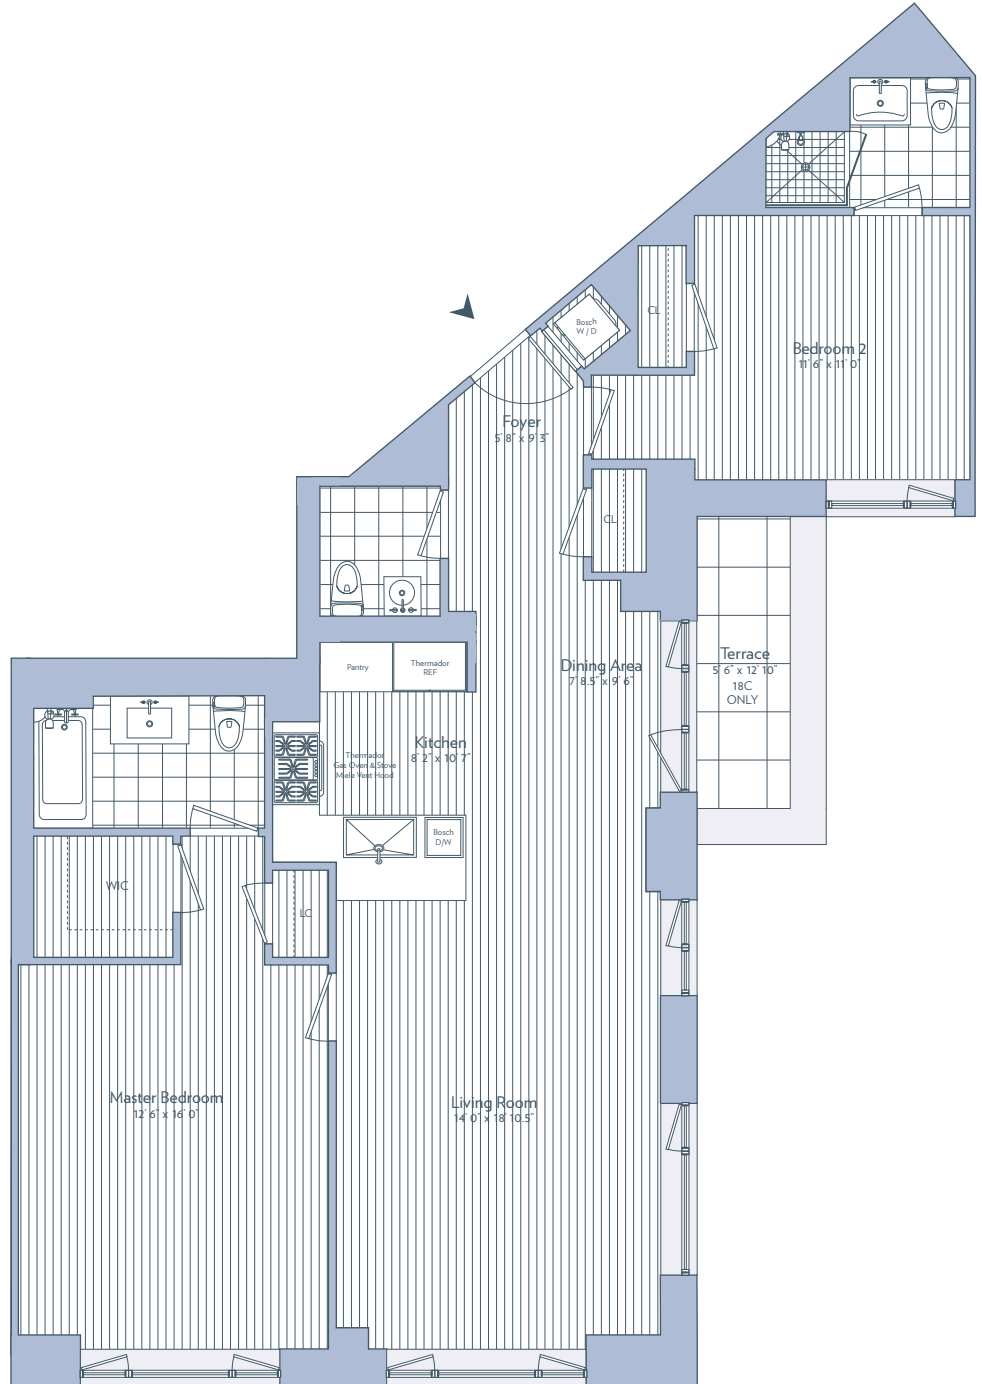

18C - 20C

ONE MUSEUM MILE at 1280 Fifth Avenue

RESIDENCES ON CENTRAL PARK

ANDRE KIKOSKI ROBERT A.M. STERN ARCHITECTS SLCE ARCHITECTS

Total Area **1,349.1** SQ. FEET
125.3 SQ. METERS

2 Bedrooms 2.5 Bathrooms
Private Terrace
Southern views of Manhattan skyline

1/8 INCH = 1 FOOT

1280 FIFTH AVENUE
NEW YORK, NEW YORK 10029
212 996 1280 ONEMUSEUMMILE.COM

Exclusive Sales and Marketing **CORE**

BRICKMAN

ALL DIMENSIONS ARE APPROXIMATE AND SUBJECT TO NORMAL CONSTRUCTION VARIANCES AND TOLERANCES. SQUARE FOOTAGE EXCEEDS THE USABLE FLOOR AREA AND INCLUDES COLUMNS, MECHANICAL PIPES SHAFTS, SHAFTWAYS, CHASEWAYS AND CONDUITS AND OTHER COMMON ELEMENTS. SPONSOR RESERVES THE RIGHT TO MAKE CHANGES IN ACCORDANCE WITH THE TERMS OF THE OFFERING PLAN. PLANS AND DIMENSIONS MAY CONTAIN MINOR VARIATIONS FROM FLOOR TO FLOOR. SEE OFFERING PLAN FOR FULL TERMS. FILE NO. CD08-0486.