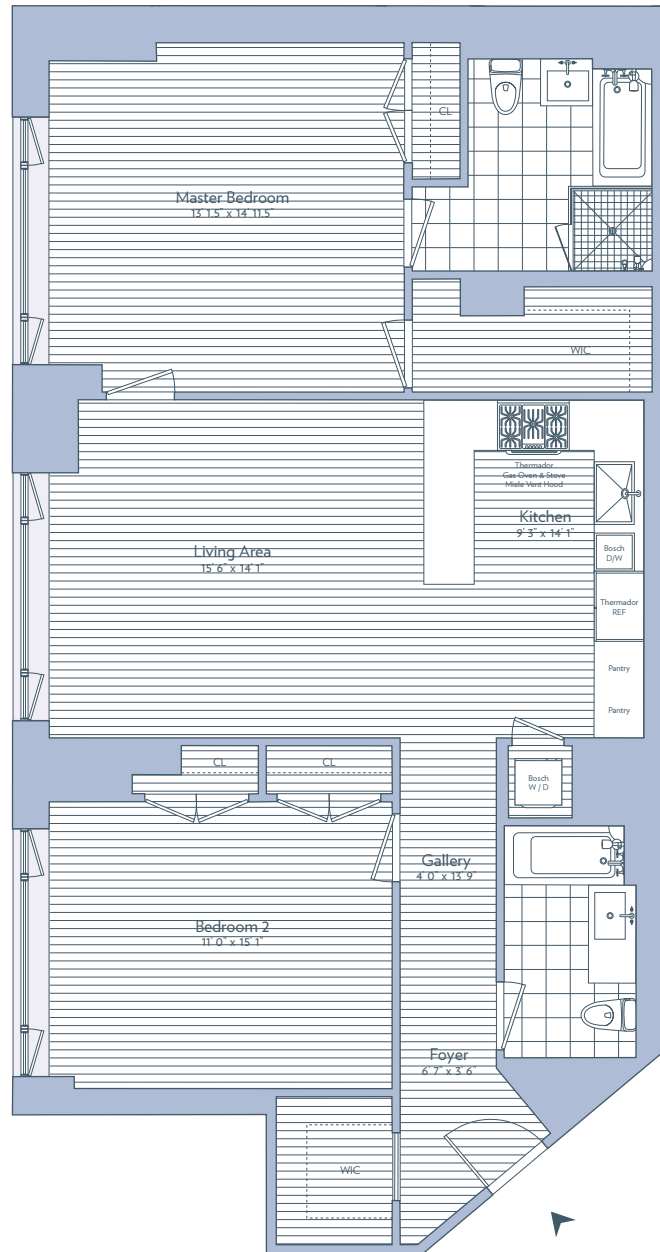

# 12F – 20F

## ONE MUSEUM MILE at 1280 Fifth Avenue

RESIDENCES ON CENTRAL PARK

ANDRE KIKOSKI   ROBERT A.M. STERN ARCHITECTS   SLCE ARCHITECTS

Apartment Area **1,284** SQ FEET  
119.2 SQ METERS

2 Bedrooms 2 Bathrooms  
Western views of Central Park

1/8 INCH = 1 FOOT

1280 FIFTH AVENUE  
NEW YORK, NEW YORK 10029  
212 996 1280   ONEMUSEUMMILE.COM

Exclusive Sales and Marketing CORE

**BRICKMAN**

ALL DIMENSIONS ARE APPROXIMATE AND SUBJECT TO NORMAL CONSTRUCTION VARIANCES AND TOLERANCES. SQUARE FOOTAGE EXCEEDS THE USABLE FLOOR AREA AND INCLUDES COLUMNS, MECHANICAL PIPES SHAFTS, SHAFTWAYS, CHASEWAYS AND CONDUITS AND OTHER COMMON ELEMENTS. SPONSOR RESERVES THE RIGHT TO MAKE CHANGES IN ACCORDANCE WITH THE TERMS OF THE OFFERING PLAN. PLANS AND DIMENSIONS MAY CONTAIN MINOR VARIATIONS FROM FLOOR TO FLOOR SEE OFFERING PLAN FOR FULL TERMS. FILE NO. CD08-0486.