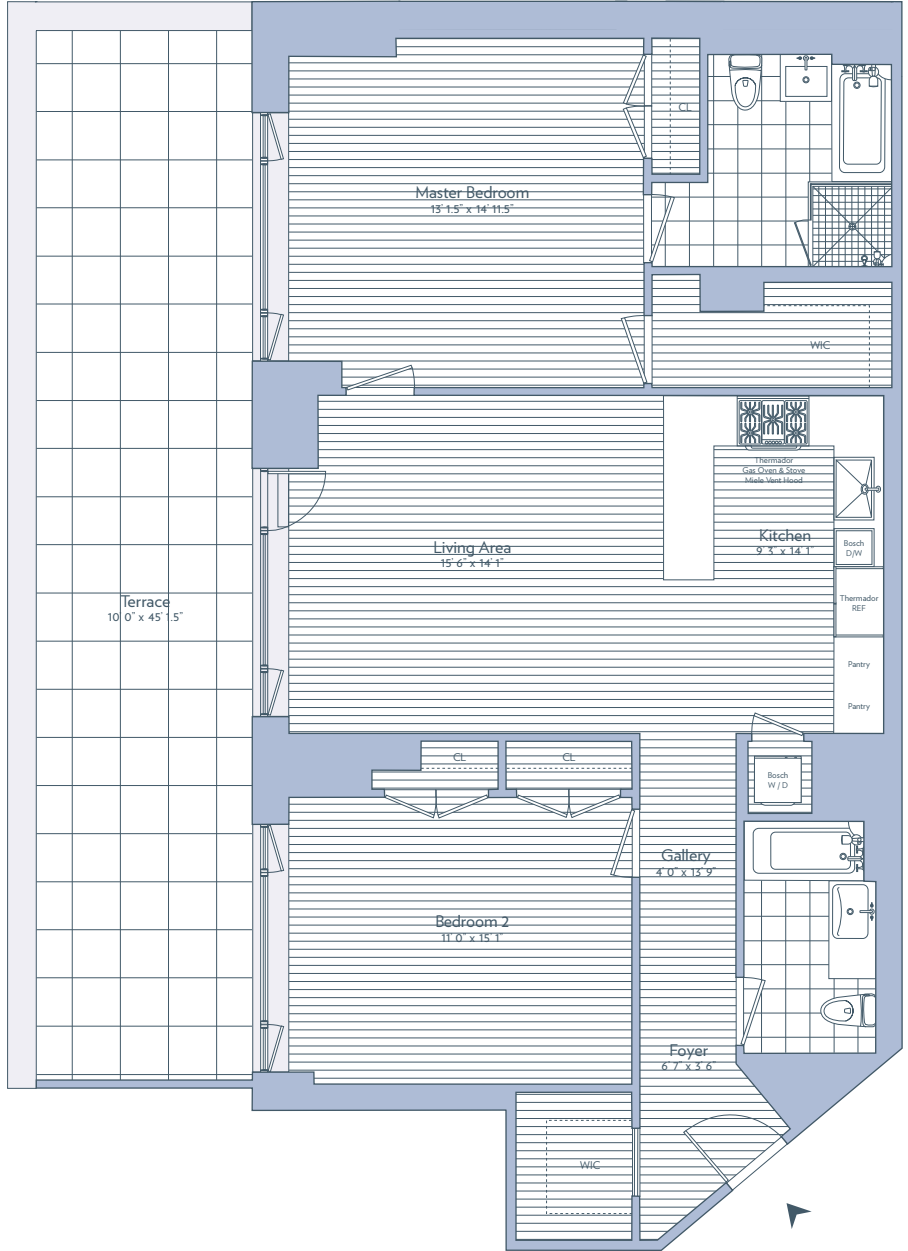

11F

ONE MUSEUM MILE

at 1280 Fifth Avenue

RESIDENCES ON CENTRAL PARK

ANDRE KIKOSKI ROBERT A.M. STERN ARCHITECTS SLCE ARCHITECTS

Total Area **1,736** SQ. FEET
161.2 SQ. METERS

2 Bedrooms 2 Bathrooms
Private Terrace
Western views of Central Park

1/8 INCH = 1 FOOT

1280 FIFTH AVENUE
NEW YORK, NEW YORK 10029
212 996 1280 ONEMUSEUMMILE.COM

Exclusive Sales and Marketing CORE

BRICKMAN

ALL DIMENSIONS ARE APPROXIMATE AND SUBJECT TO NORMAL CONSTRUCTION VARIANCES AND TOLERANCES. SQUARE FOOTAGE EXCEEDS THE USABLE FLOOR AREA AND INCLUDES COLUMNS, MECHANICAL PIPES SHAFTS, SHAFTWAYS, CHASEWAYS AND CONDUITS AND OTHER COMMON ELEMENTS. SPONSOR RESERVES THE RIGHT TO MAKE CHANGES IN ACCORDANCE WITH THE TERMS OF THE OFFERING PLAN. PLANS AND DIMENSIONS MAY CONTAIN MINOR VARIATIONS FROM FLOOR TO FLOOR. SEE OFFERING PLAN FOR FULL TERMS. FILE NO. CD08-0486.