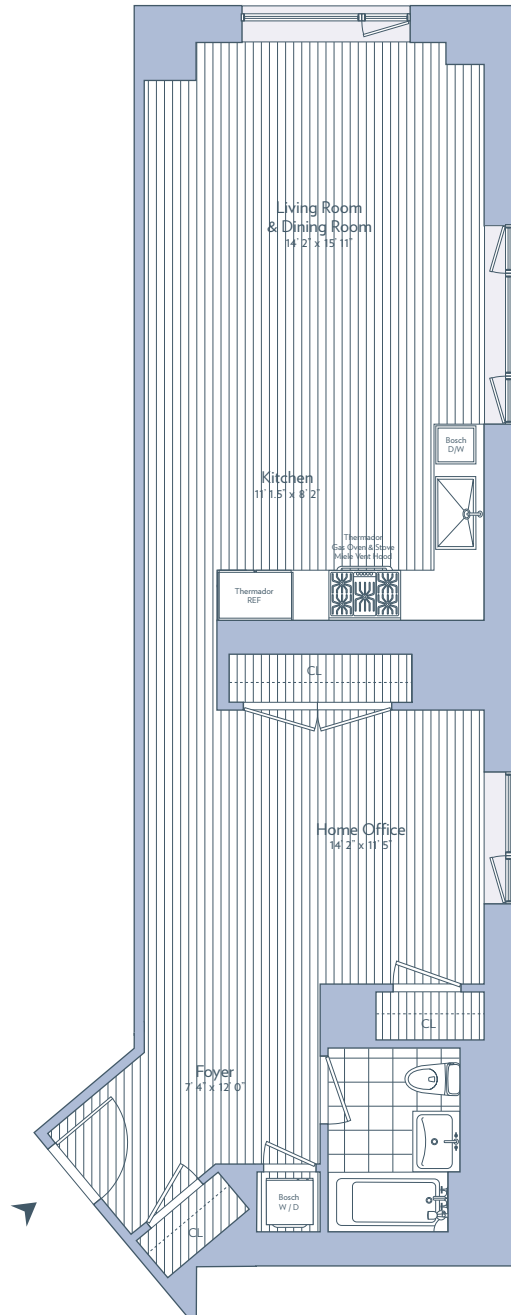

11E - 20E

ONE MUSEUM MILE

at 1280 Fifth Avenue

RESIDENCES ON CENTRAL PARK

ANDRE KIKOSKI ROBERT A.M. STERN ARCHITECTS SLCE ARCHITECTS

Apartment Area **838** SQ. FEET
77.8 SQ. METERS

Studio & Home Office
1 Bathroom
Northern views of Manhattan skyline

1/8 INCH = 1 FOOT

1280 FIFTH AVENUE
NEW YORK, NEW YORK 10029
212 996 1280 ONEMUSEUMMILE.COM

Exclusive Sales and Marketing CORE

BRICKMAN

ALL DIMENSIONS ARE APPROXIMATE AND SUBJECT TO NORMAL CONSTRUCTION VARIANCES AND TOLERANCES. SQUARE FOOTAGE EXCEEDS THE USABLE FLOOR AREA AND INCLUDES COLUMNS, MECHANICAL PIPES SHAFTS, SHAFTWAYS, CHASEWAYS AND CONDUITS AND OTHER COMMON ELEMENTS. SPONSOR RESERVES THE RIGHT TO MAKE CHANGES IN ACCORDANCE WITH THE TERMS OF THE OFFERING PLAN. PLANS AND DIMENSIONS MAY CONTAIN MINOR VARIATIONS FROM FLOOR TO FLOOR SEE OFFERING PLAN FOR FULL TERMS. FILE NO. CD08-0486.