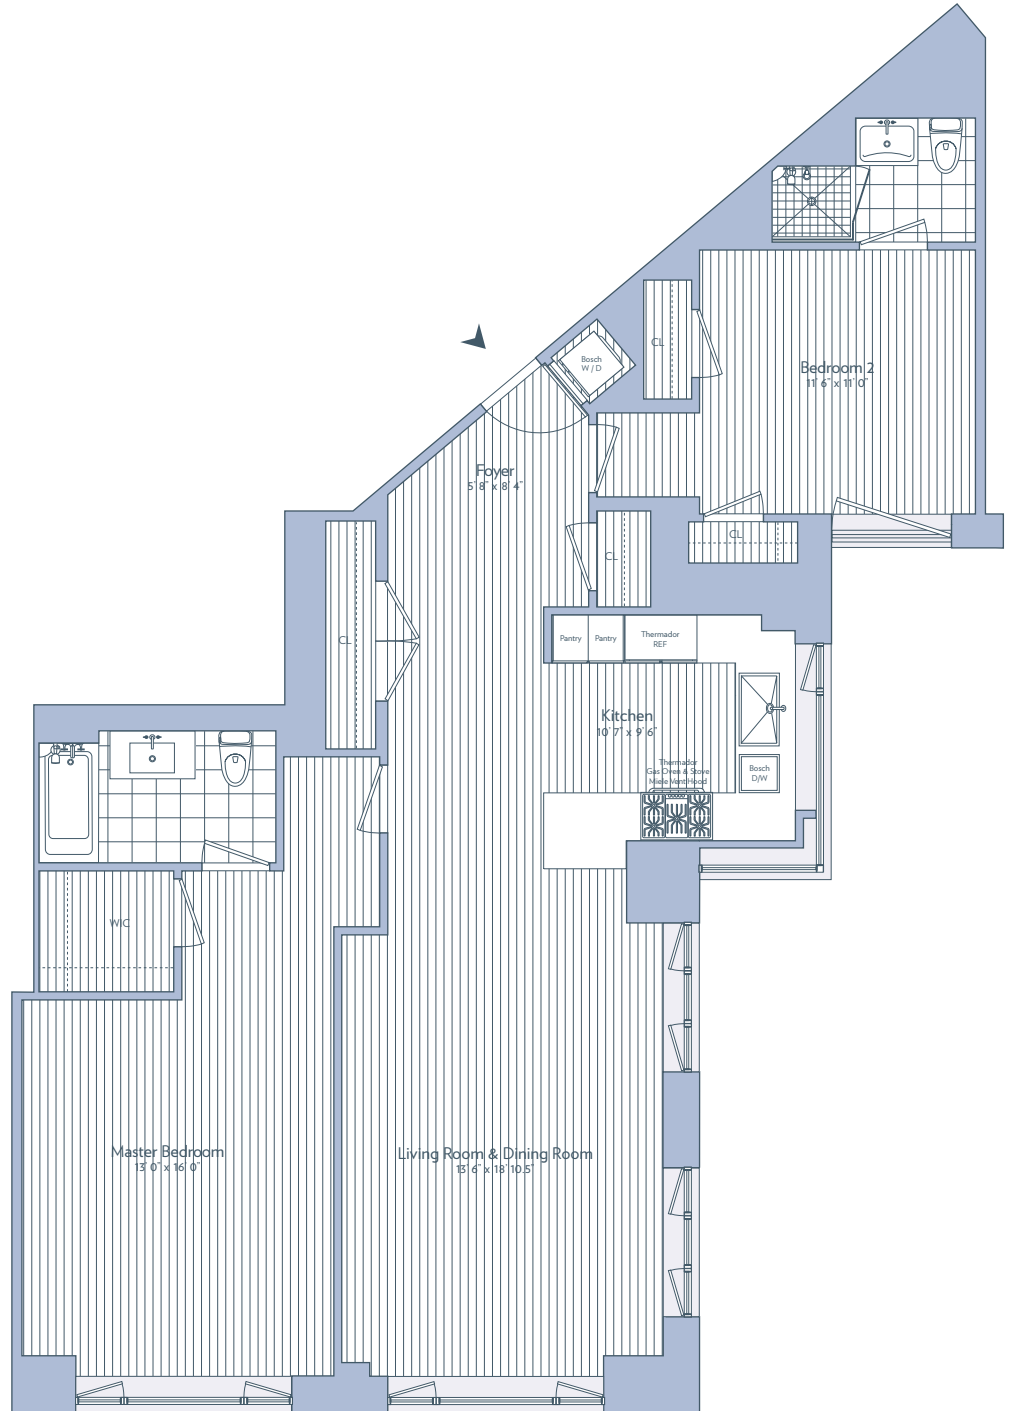

# 11C - 17C

## ONE MUSEUM MILE at 1280 Fifth Avenue

RESIDENCES ON CENTRAL PARK

ANDRE KIKOSKI ROBERT A.M. STERN ARCHITECTS SLCE ARCHITECTS

Apartment Area **1,344** SQ. FEET  
124.8 SQ. METERS

2 Bedrooms

2 Bathrooms

Southern views of Manhattan skyline

1/8 INCH = 1 FOOT

1280 FIFTH AVENUE  
NEW YORK, NEW YORK 10029  
212 996 1280 ONEMUSEUMMILE.COM

Exclusive Sales and Marketing CORE

**BRICKMAN**

ALL DIMENSIONS ARE APPROXIMATE AND SUBJECT TO NORMAL CONSTRUCTION VARIANCES AND TOLERANCES. SQUARE FOOTAGE EXCEEDS THE USABLE FLOOR AREA AND INCLUDES COLUMNS, MECHANICAL PIPES SHAFTS, SHAFTWAYS, CHASEWAYS AND CONDUITS AND OTHER COMMON ELEMENTS. SPONSOR RESERVES THE RIGHT TO MAKE CHANGES IN ACCORDANCE WITH THE TERMS OF THE OFFERING PLAN. PLANS AND DIMENSIONS MAY CONTAIN MINOR VARIATIONS FROM FLOOR TO FLOOR. SEE OFFERING PLAN FOR FULL TERMS. FILE NO. CD08-0486.