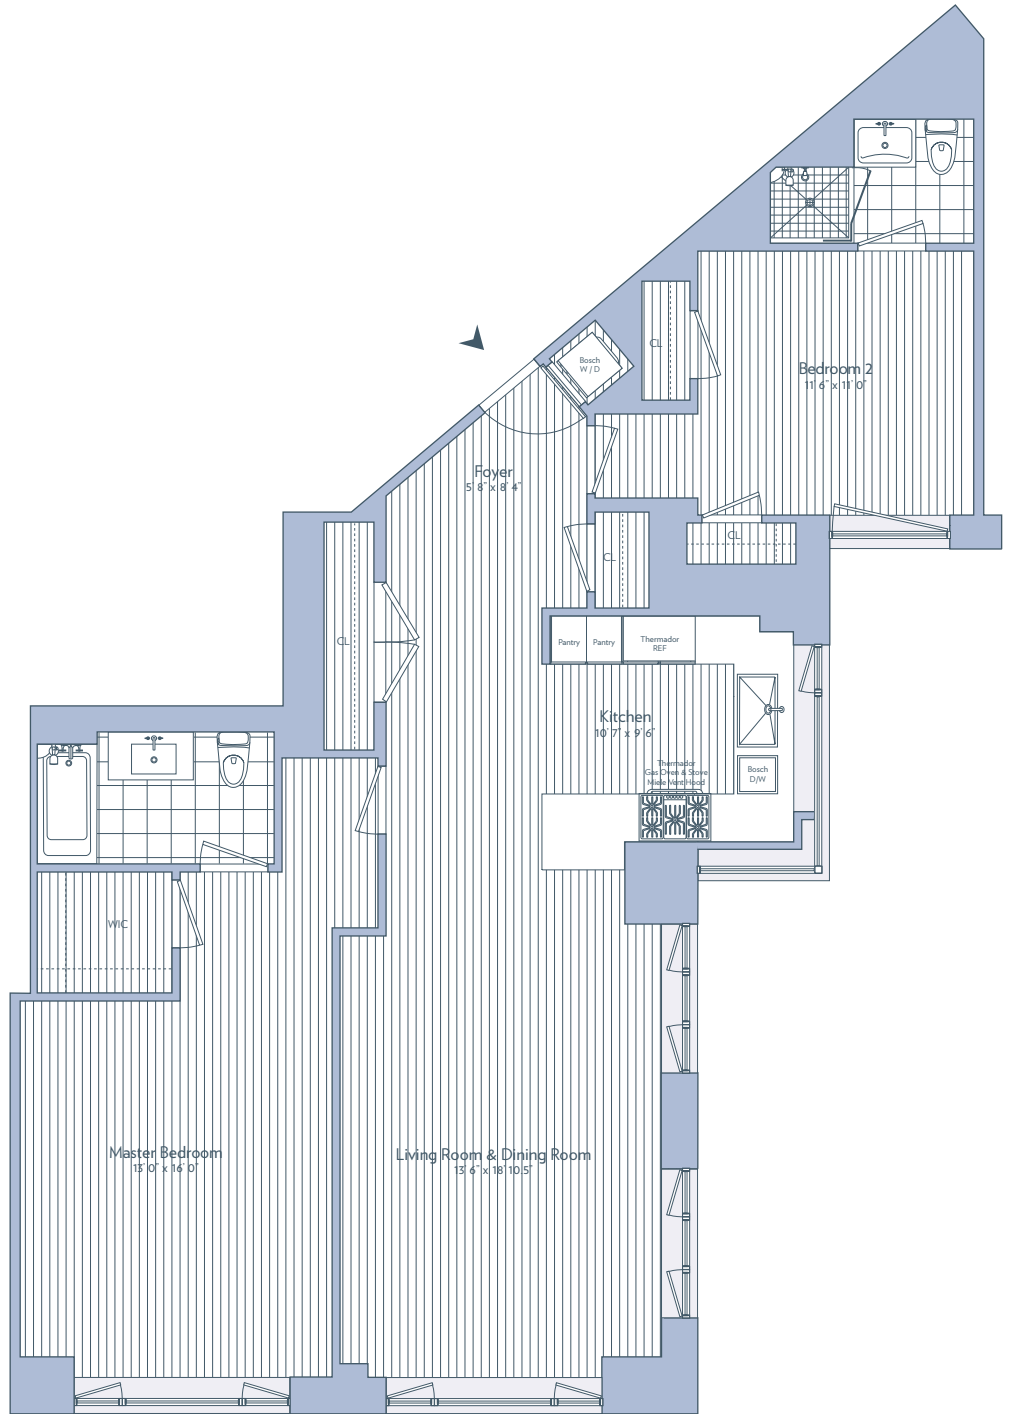

7D - 10D

ONE MUSEUM MILE at 1280 Fifth Avenue

RESIDENCES ON CENTRAL PARK

ANDRE KIKOSKI ROBERT A.M. STERN ARCHITECTS SLCE ARCHITECTS

Apartment Area **1,344** SQ. FEET
124.8 SQ. METERS

2 Bedrooms

2 Bathrooms

Southern views of Manhattan skyline

1/8 INCH = 1 FOOT

1280 FIFTH AVENUE
NEW YORK, NEW YORK 10029
212 996 1280 ONEMUSEUMMILE.COM

Exclusive Sales and Marketing CORE

BRICKMAN

ALL DIMENSIONS ARE APPROXIMATE AND SUBJECT TO NORMAL CONSTRUCTION VARIANCES AND TOLERANCES. SQUARE FOOTAGE EXCEEDS THE USABLE FLOOR AREA AND INCLUDES COLUMNS, MECHANICAL PIPES SHAFTS, SHAFTWAYS, CHASEWAYS AND CONDUITS AND OTHER COMMON ELEMENTS. SPONSOR RESERVES THE RIGHT TO MAKE CHANGES IN ACCORDANCE WITH THE TERMS OF THE OFFERING PLAN. PLANS AND DIMENSIONS MAY CONTAIN MINOR VARIATIONS FROM FLOOR TO FLOOR. SEE OFFERING PLAN FOR FULL TERMS. FILE NO. CD08-0486.