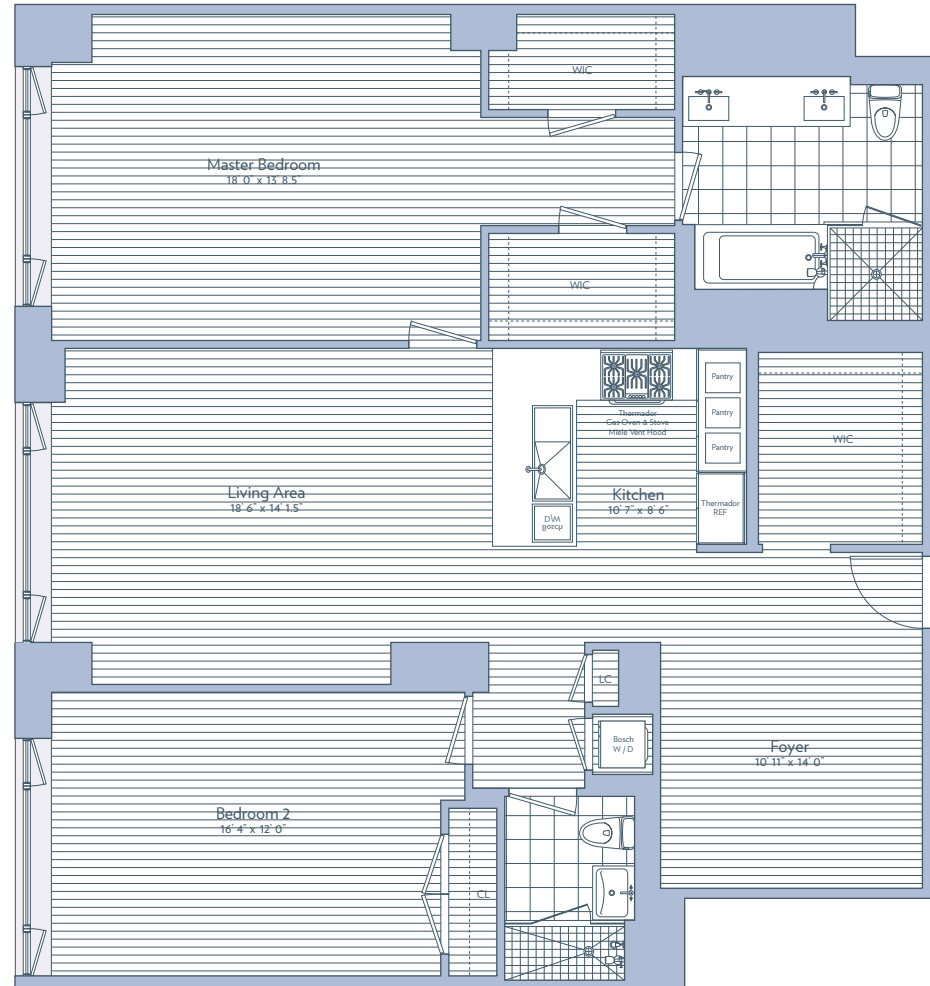

6B - 10B

ONE MUSEUM MILE at 1280 Fifth Avenue

RESIDENCES ON CENTRAL PARK

ANDRE KIKOSKI | ROBERT A.M. STERN ARCHITECTS | SLCE ARCHITECTS

Total Area **1,480** SQ. FEET / 137.4 SQ. METERS

2 Bedrooms 2 Bathrooms
Western views of Central Park

1/8 INCH = 1 FOOT

1280 FIFTH AVENUE NEW YORK, NEW YORK 10029
212 996 1280 ONEMUSEUMMILE.COM

Exclusive Sales and Marketing CORE
BRICKMAN

ALL DIMENSIONS ARE APPROXIMATE AND SUBJECT TO NORMAL CONSTRUCTION VARIANCES AND TOLERANCES. SQUARE FOOTAGE EXCEEDS THE USABLE FLOOR AREA AND INCLUDES COLUMNS, MECHANICAL PIPES SHAFTS, SHAFTWAYS, CHASEWAYS AND CONDUITS AND OTHER COMMON ELEMENTS. SPONSOR RESERVES THE RIGHT TO MAKE CHANGES IN ACCORDANCE WITH THE TERMS OF THE OFFERING PLAN. PLANS AND DIMENSIONS MAY CONTAIN MINOR VARIATIONS FROM FLOOR TO FLOOR SEE OFFERING PLAN FOR FULL TERMS. FILE NO. CD08-0486.